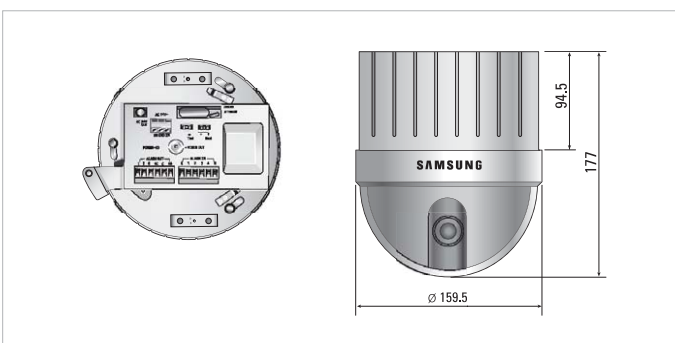

Dimensions (unit:mm)

Specifications

Model	SCC-641(P)	SCC-643A(P)
Imaging Device	NTSC PAL	1/4" Super HAD CCD 410K pixles 1/4" Super HAD CCD 470K pixles
Effective Pixels	NTSC : 768(H)x494(V) / PAL : 752(H)x582(V)	
Scanning Method	2:1 Interlace	
Scanning Line	Horizontal	NTSC : 15.750Hz / PAL : 15.625Hz
Frequency	Vertical	NTSC : 60Hz / PAL : 50Hz
Synchronization Method	Internal/ Line lock	
Horizontal Resolution	480 TV Lines	
Signal Output	VBS 1.0Vp-p(75 ohm, composite)	
S/N Ratio	52dB	
Minimum Scene Illumination	Color	0.005(Sens up 128X,15IRE)Lux
	B/W	- 0.0005(Sens up 128X,15IRE)Lux
Pan/Tilt	Manual Pan	Pan : 0.8°~90°/sec(64Step)
	/Tilt Speed	Tilt : 0.8°~45°/sec(64Step)
	Preset Pan/Tilt Speed	Pan : Max 240°/sec / Tilt : Max 150°/sec
	Pan/Tilt Range	Pan : 360° Endless / Tilt : 0°~ 90°
	Number of Preset	128 Presets
	Number of Pattern	3 (30sec x 3)
Lens	Zoom Ratio	220X (22X Optical Zoom, 10X Digital Zoom)
	Focal Length	3.6~79.2mm
	Aperture Ratio	F1.6(Wide), F3.8(Tele)
	Viewing Angle	2°3'(H) x 1°7'(V)
		47°9'(H) x 36°9'(V)
Functions	Sens Up	128X(Auto/Fix)
	Digital Effect	H-Mirror, Picture in Picture (D Zoom)
	White Balance	ATW/AWC/Manual
	BLC	On (zone setting, position designation)/ Off
	Privacy Zone	- Possible to set 8 zones
Input/Output	Image Output	BNC
	Remote Control	RS-485(Half duplex) / RS-422
	Address Range	1~128
	Alarm Input	4 NO/NC(5mA sink)
Operating Temperature	-10°C ~ +50°C	
Operating Humidity	Maximum 90% RH	
Power Requirement	AC24V	
Power Consumption	18W	
Weight	2.0Kg	
Dimensions	159.5mm(ø) x 177mm(D)	